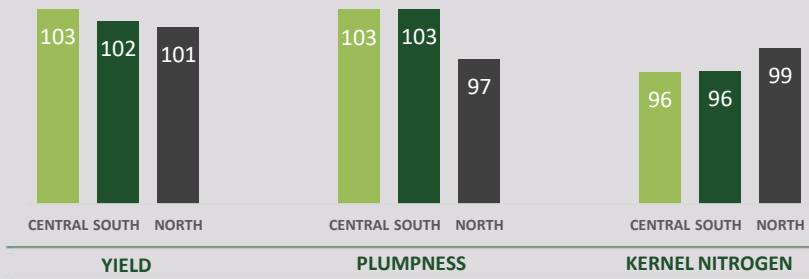

Planet

Short term data (2 year, %)
compared to the control in
the Irrigation area

Planting date

Planet has a medium-early maturity.

Planting density

Planet is a good tillering variety with prostrate early growth and can be planted at a seed density similar to Overture.

Kernel nitrogen

The kernel nitrogen content of Planet is lower than Overture.

Peduncle strength

Planet has a medium peduncle.

Average yield (kg/ha)

Area	Variety	2020	2019
Central	Planet	9914	9083
	Overture	9478	8886
South	Planet	8092	10768
	Overture	8006	10502
North	Planet	8201	10783
	Overture	8232	10518

Average percentage plumpness (> 2.5mm)

Area	Variety	2020	2019
Central	Planet	90,1	94,7
	Overture	85,3	93,6
South	Planet	85,2	94,9
	Overture	80,7	93,4
North	Planet	80,9	96,1
	Overture	85,1	96,6

Average kernel nitrogen

Area	Variety	2020	2019
Central	Planet	1,97	1,75
	Overture	2,02	1,86
South	Planet	1,95	1,84
	Overture	2,06	1,89
North	Planet	1,97	1,69
	Overture	1,92	1,79

Planet

Long term quality characteristics as percentage deviation from Overture (Micro malting results)