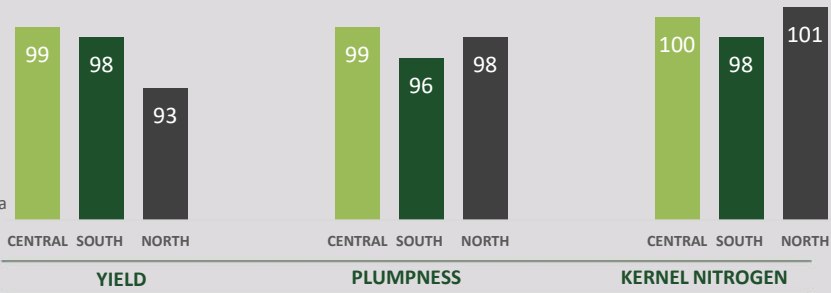

Genie

Long term data (5 years,
%) compared to the
control in the Irrigation area

Planting date

Genie has a medium-late maturity.

Planting density

Genie is a good tillering variety with prostrate early growth and can be planted at a seed density similar to Overture.

Kernel nitrogen

The kernel nitrogen content of Genie is the same as Overture.

Straw

Genie has medium length straw with good straw strength.

Peduncle strength

Overture has a medium peduncle.

Average yield (kg/ha)

Area	Variety	2020	2019	2018	2017	2016
Central	Genie	9029	8625	9451	8900	10216
	Overture	9478	8886	9034	8822	10248
South	Genie	7323	9554	10317	9881	7905
	Overture	8006	10502	10407	10118	6969
North	Genie	7774	9937	6556	6866	7842
	Overture	8232	10518	7735	7088	8333

Average percentage plumpness (> 2.5mm)

Area	Variety	2020	2019	2018	2017	2016
Central	Genie	82,0	94,4	89,4	95,2	97,2
	Overture	85,3	93,6	93,0	94,8	97,2
South	Genie	75,7	90,9	88,2	96,7	92,2
	Overture	80,7	93,4	92,9	98,2	95,1
North	Genie	80,6	94,7	94,5	95,2	96,7
	Overture	85,1	96,6	97,6	96,9	94,7